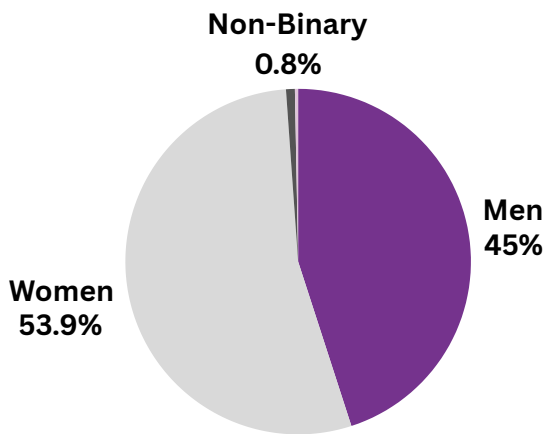

22-016 Wolfe Street Hero 2023 Demographics*

**Demographics of participants served.*

1,332 Kits Distributed

Gender

Ethnicity

Age

Race