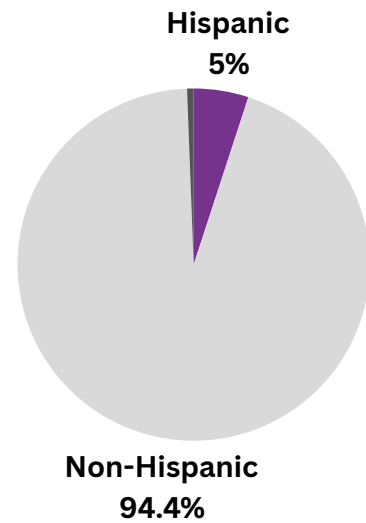

22-016 Wolfe Street Hero 2023 Demographics*

**Demographics of participants served.*

1,332 Kits Distributed

Gender

Ethnicity

Age

Race