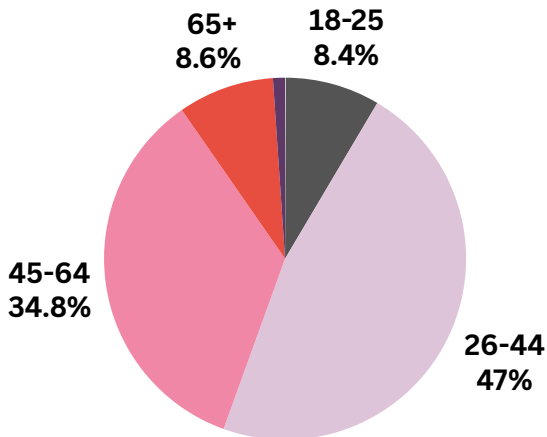

22-016 Wolfe Street Hero 2023 Demographics*

**Demographics of participants served.*

1,332 Kits Distributed

Gender

Ethnicity

Age

Race